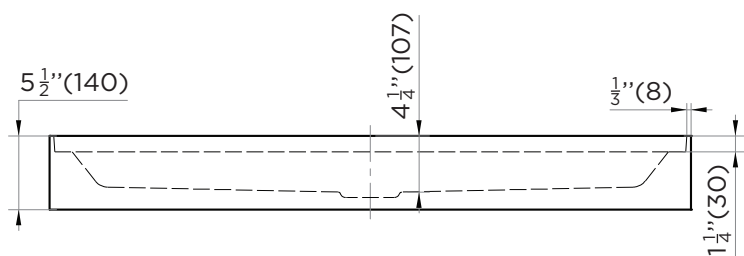

# SHOWER BASE

## SINGLE THRESHOLD

*ATTENTION! Dimensions may vary by up to 3/8". It is highly recommended to pull all dimensions of actual model for installation and measuring purposes.*

**MODEL# SBA4832W-F**