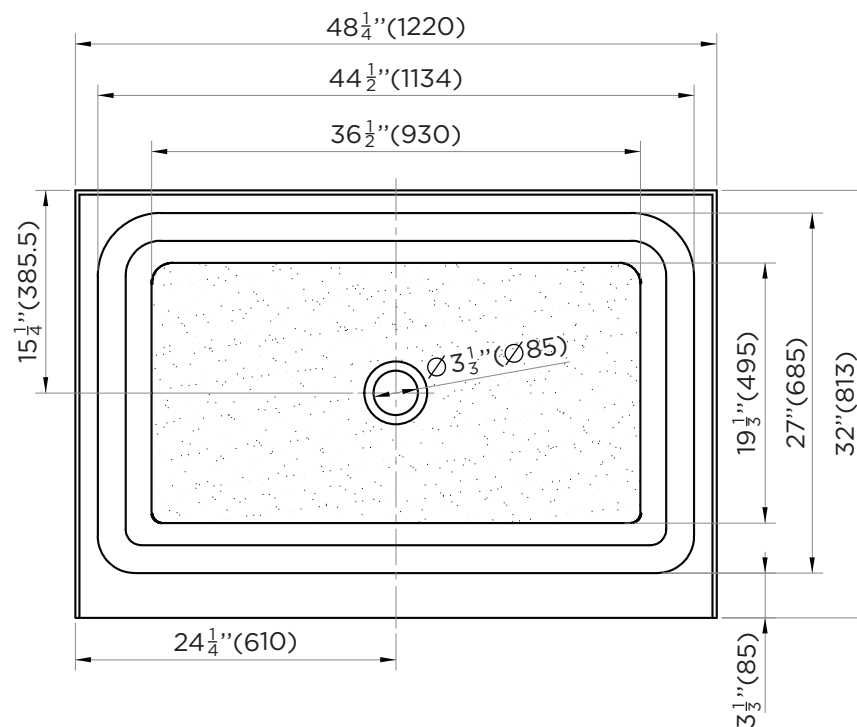

**SPECIFICATIONS / TECHNICAL DATA**

# SHOWER BASE

## SINGLE THRESHOLD

*ATTENTION! Dimensions may vary by up to 3/8". It is highly recommended to pull all dimensions of actual model for installation and measuring purposes.*

**MODEL# SBA4832W-F**